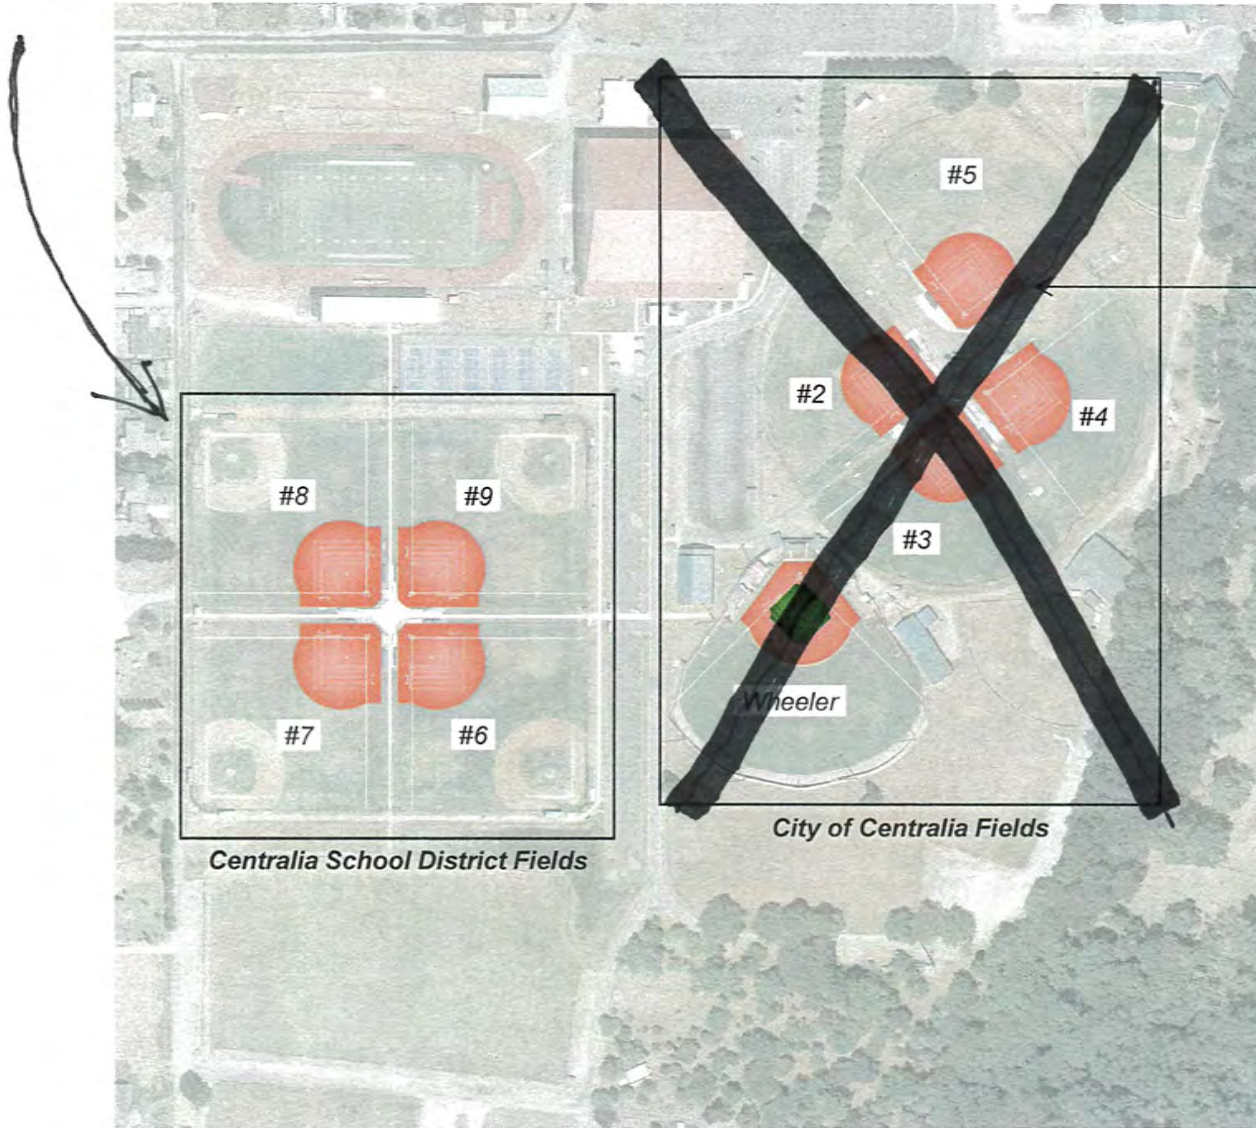

Quad

Synthetic Turf Infields with Natural Grass Outfields: Concept Plan

~~Synthetic Turf Infield~~

Centralia School District Fields

City of Centralia Fields